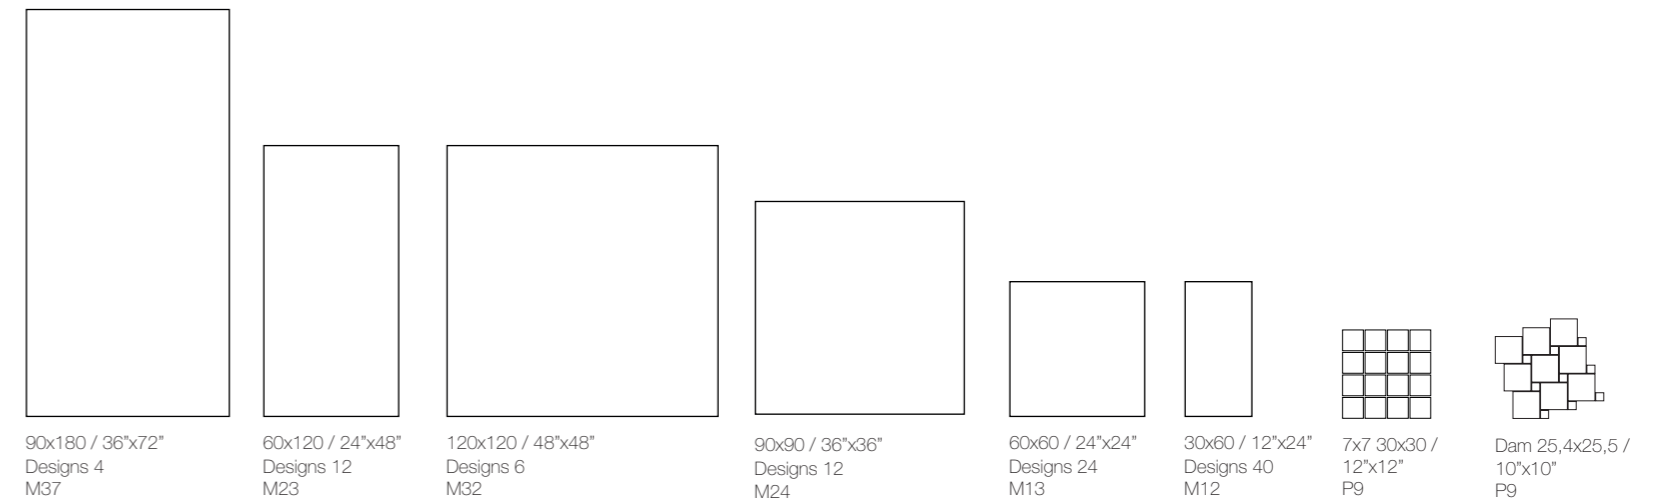

Porcelánico / Porcelain
Natural / Matt

Formatos

90x180 / 36"x72"
Designs 4
M37

60x120 / 24"x48"
Designs 12
M23

120x120 / 48"x48"
Designs 6
M32

90x90 / 36"x36"
Designs 12
M24

60x60 / 24"x24"
Designs 24
M13

30x60 / 12"x24"
Designs 40
M12