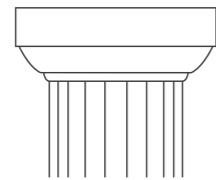

NEW COLLECTION

DORCIA Stones

V2 Destonified

El Val d'Orcia es una región de Toscana, Italia, conocida por sus paisajes hermosos y su historia cultural rica. Está situada en el sur de la Toscana y se extiende desde la ciudad de Siena hasta la frontera con Lazio y Umbria. El Val d'Orcia es especial por su paisaje típico de colinas ondulantes, cultivos de

cipreses y olivos, y ciudades medievales y pueblos encantadores. El modelo Dorcia, inspirado en esta región, recrea el material de las edificaciones de la zona con finas vetas y extenso moteado. Dorcia es una piedra ideada para acompañar y vestir con distinción y gusto.