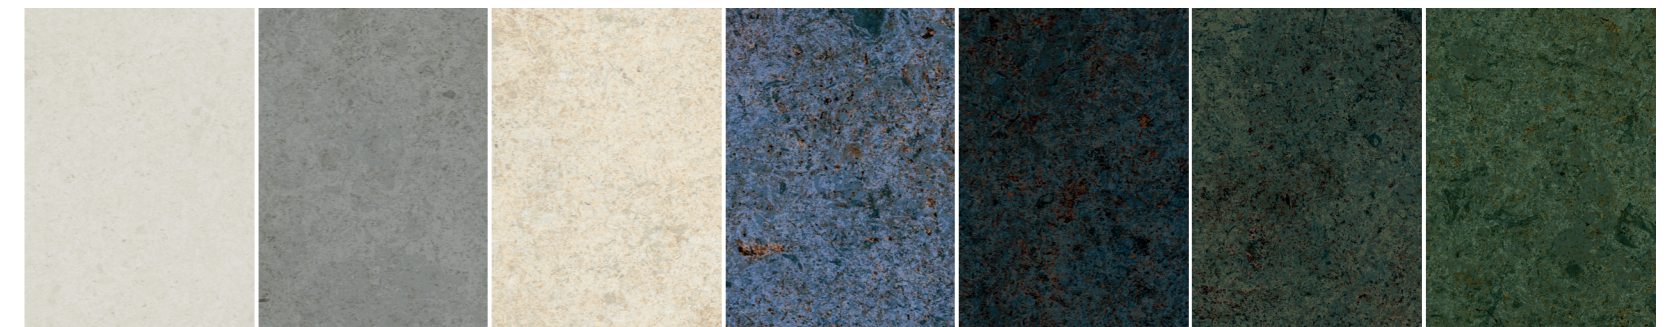

Colores Mate

Green / Silver / Sand / Coal

Green

Silver

Sand

Coal

Colores Granilla

White / Silver / Sand / Royalblue / Marine / Seagreen / Forest

White

Silver

Sand

Royalblue

Marine

Seagreen

Forest

Acabados