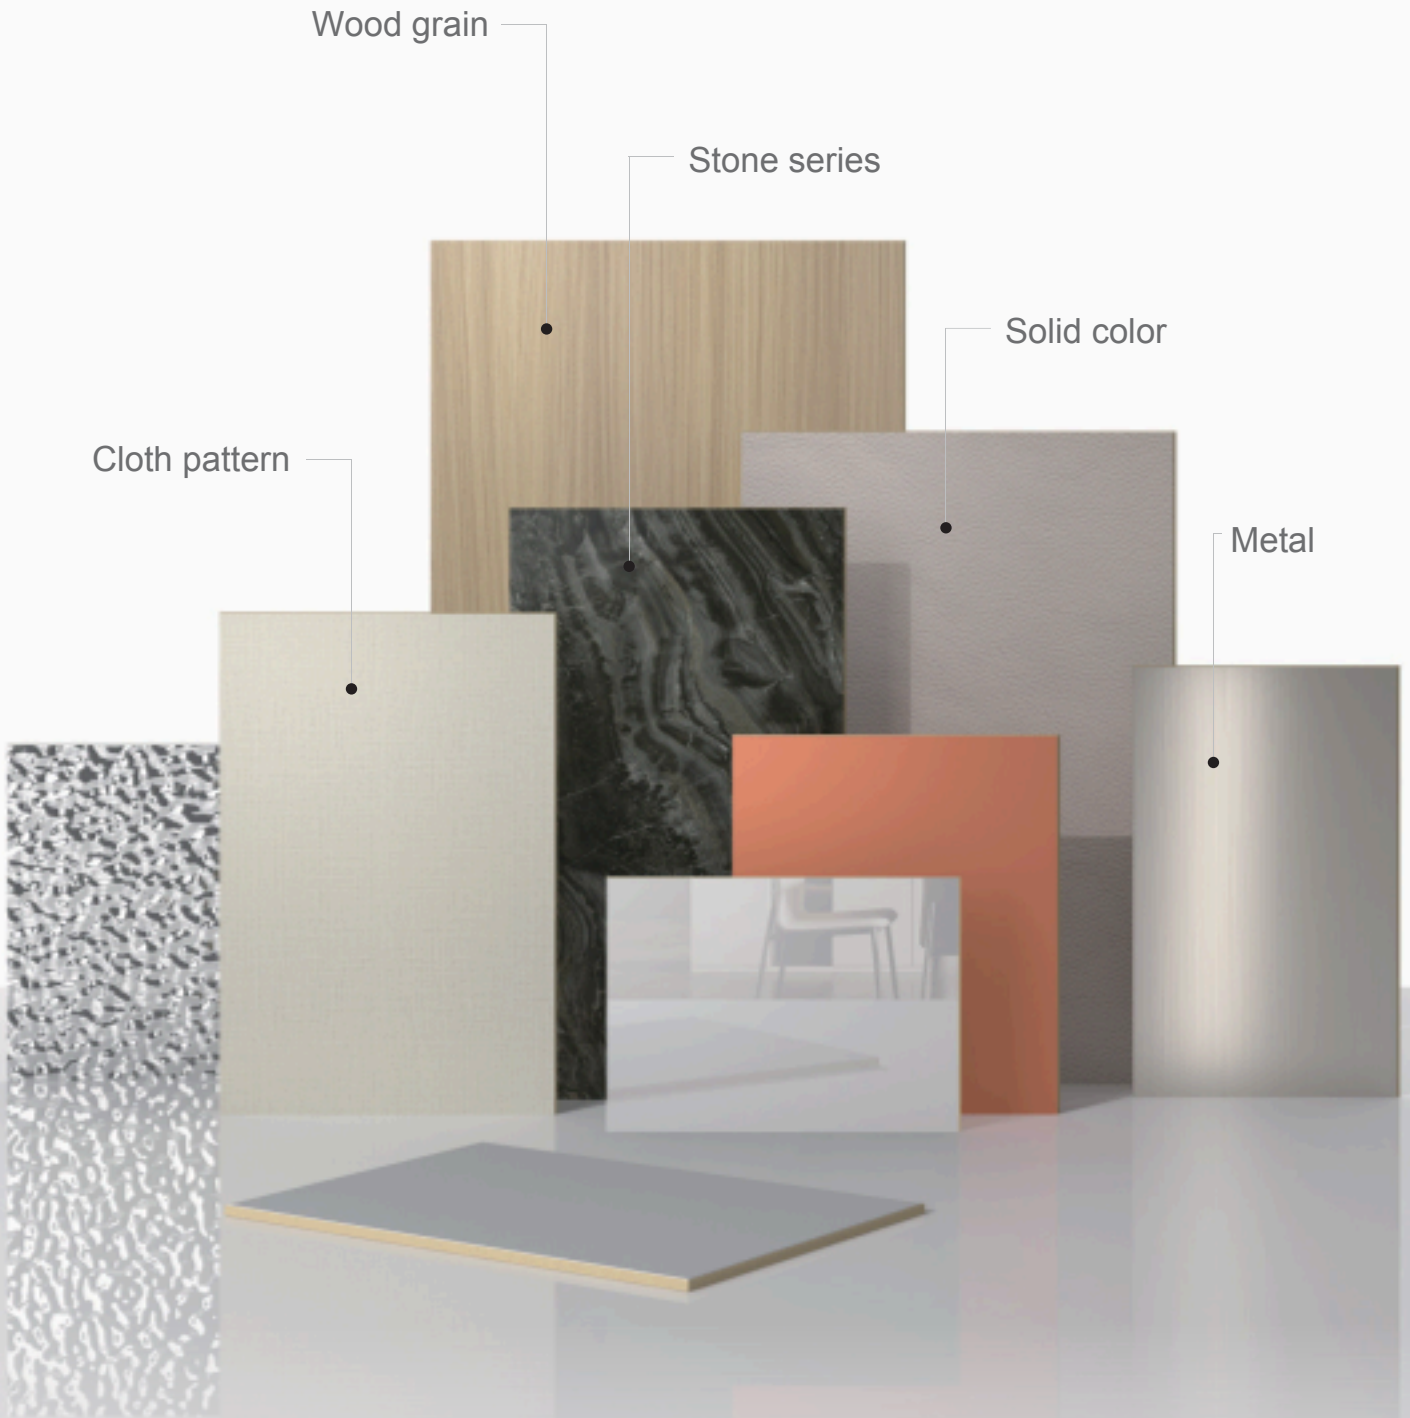

HOSET

WALL SYSTEM · wall panel

HOSET

WALL SYSTEM · wall panel

TRIM PANEL

Name: WPC wall panel

Material: Nanofiber powder

Length and width:

3015

3016

HOSET

COLOUR - Solid color series

31005

31002

31003

31006

6030

6032

6034

HOSET

WALL SYSTEM · wall panel

COLOUR - Stone Series

5007

5004