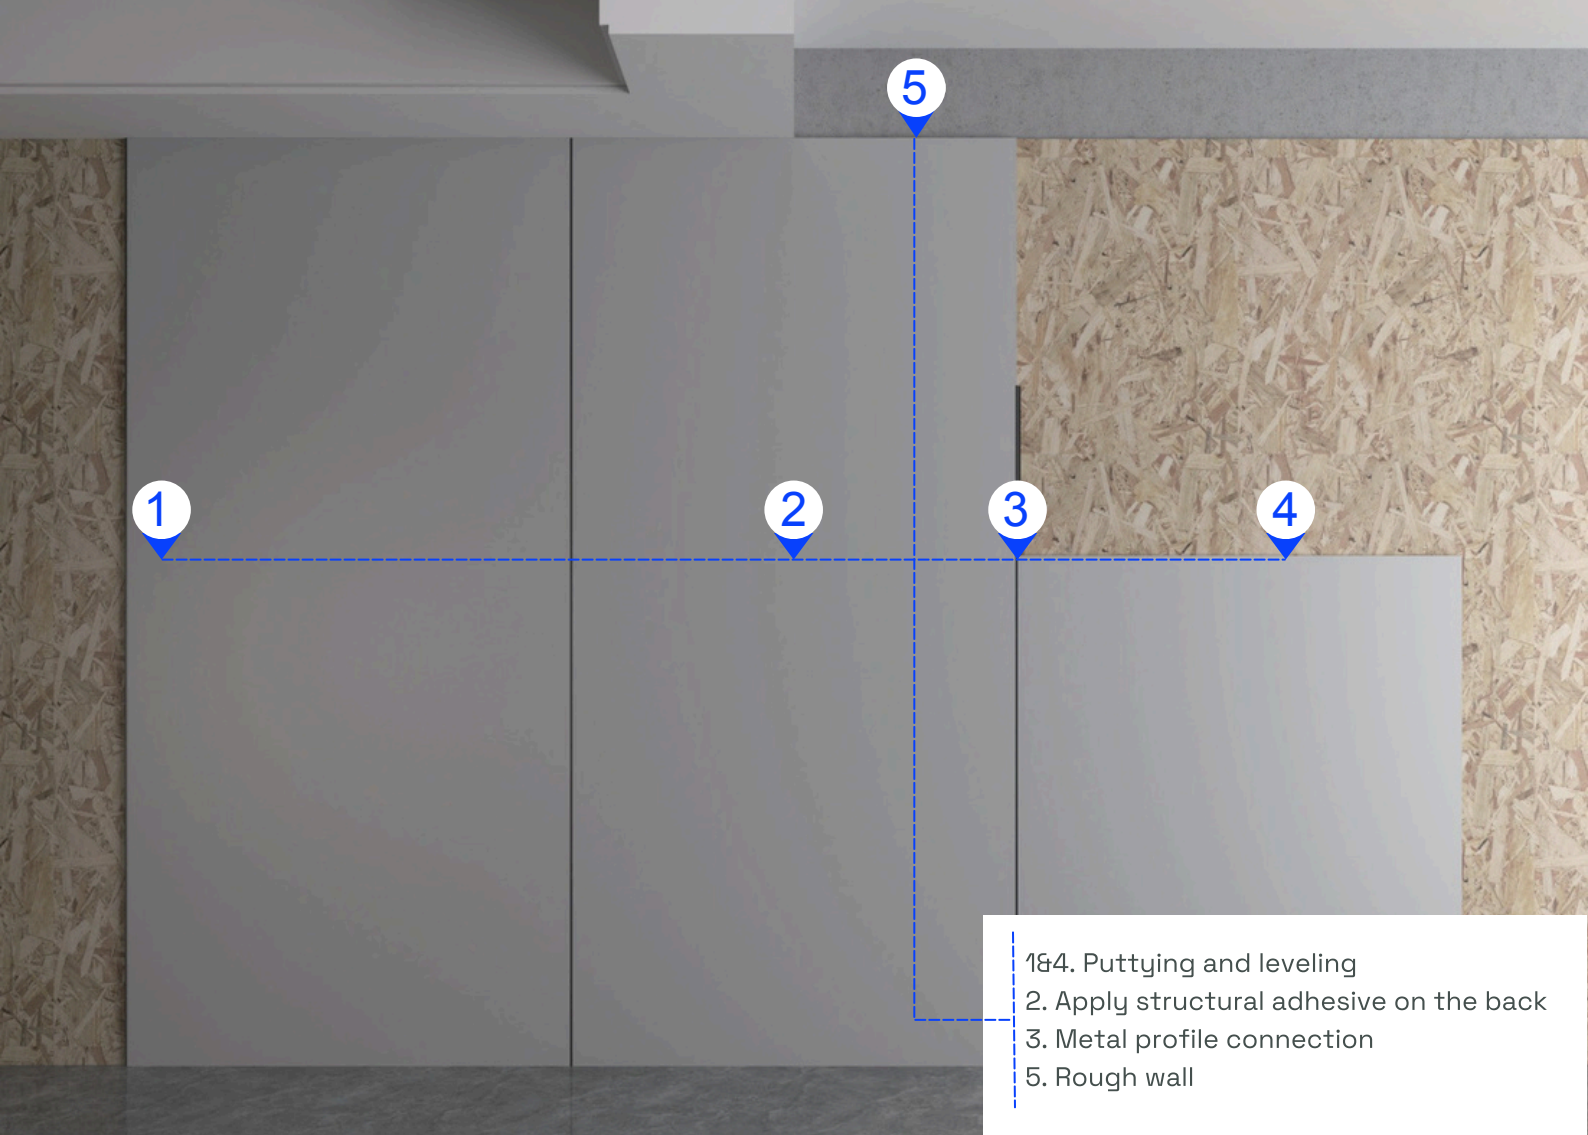

Insect prevention

Environmental protection

Flame-retardant

Thickness: 5mm&8mm

Bending and shaping

Waterproof and moisture-proof

- 1&4. Puttying and leveling
- 2. Apply structural adhesive on the back
- 3. Metal profile connection
- 5. Rough wall

- 1. Apply structural adhesive on the back
- 2. Metal profile connection
- 3. Puttying and leveling

- Corner slotting and bending
- 1. Slotting of trimming machine
 - 2. Hot air gun heating bending
 - 3. Apply structural adhesive on the back of the wall panel