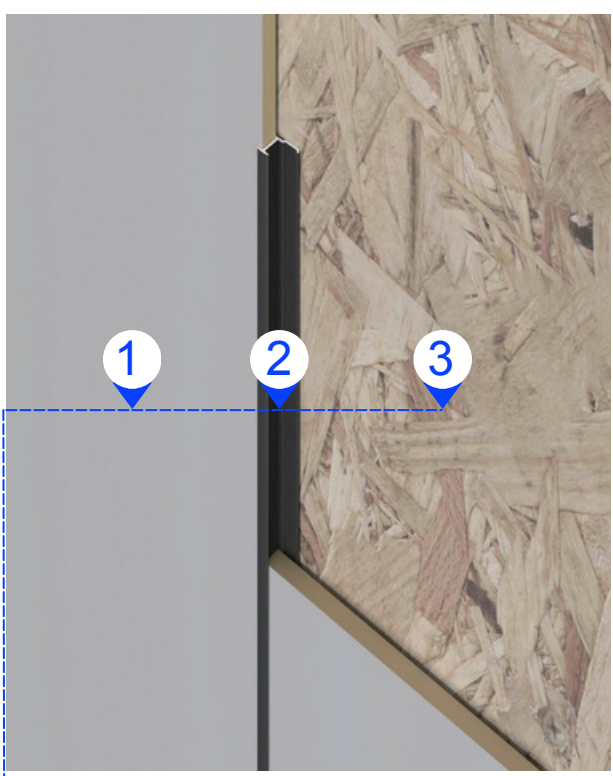

Insect prevention

Environmental protection

Flame-retardant

Thickness: 5mm&8mm

Bending and shaping

Waterproof and moisture-proof

- 1&4. Puttying and leveling
- 2. Apply structural adhesive on the back
- 3. Metal profile connection
- 5. Rough wall

- 1. Apply structural adhesive on the back
- 2. Metal profile connection
- 3. Puttying and leveling

- Corner slotting and bending
- 1. Slotting of trimming machine
 - 2. Hot air gun heating bending
 - 3. Apply structural adhesive on the back of the wall panel