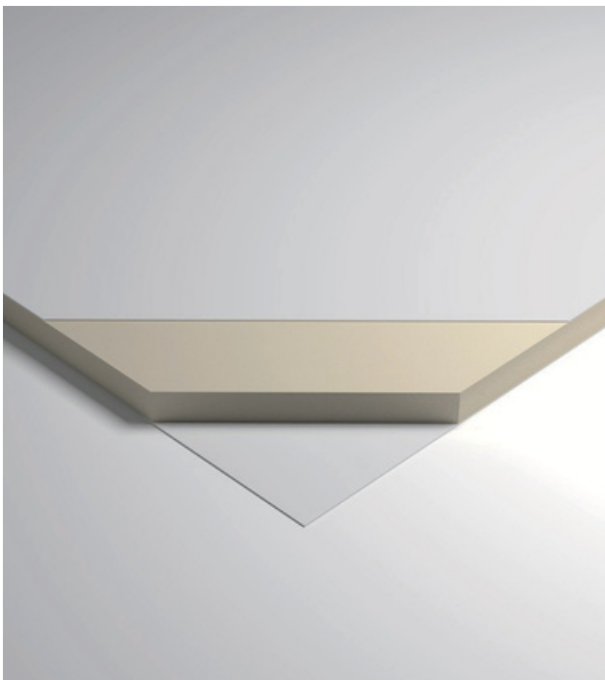

HOSET

WALL SYSTEM · wall panel

HOSET

WALL SYSTEM · wall panel

TRIM PANEL

Name: WPC wall panel

Material: Nanofiber powder

Length and width:

- 1100*2800(mm)
- 1100*Custom length(mm)

Thickness: 5mm&8mm

Density: 700kg/m³

Environmental protection grade: ENF

Fire rating: B1

Performance: waterproof&bendable

PHYSICAL PHOTOS

Waterproof