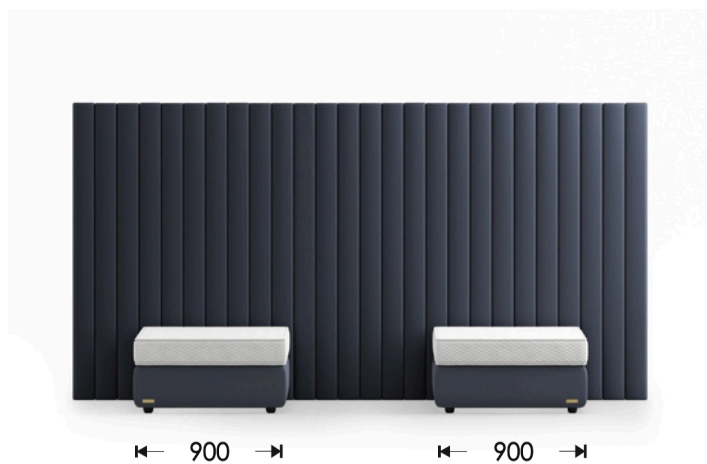

*You can resize the panel