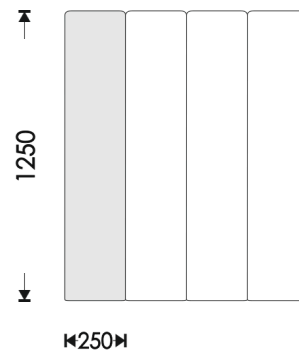

*You can resize the panel