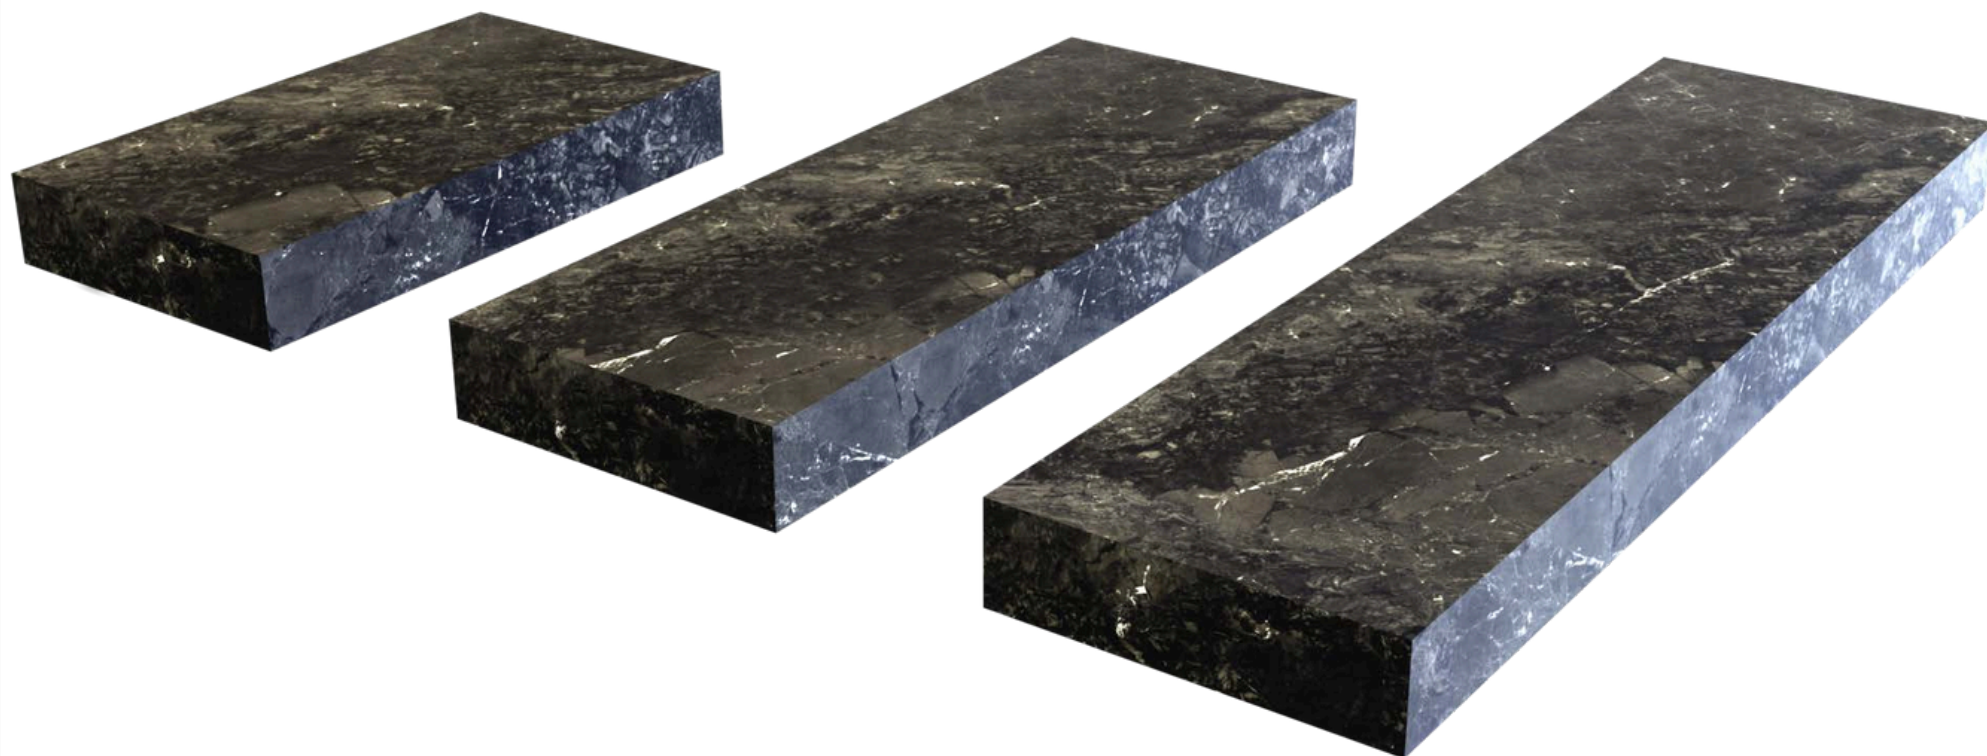

B01

Dim. generales: 455x800x120 mm

B02

Dim. generales: 455x1200x120 mm

B03

Dim. generales: 455x1600x120 mm

HOSET

- Instagram
Es - <https://www.instagram.com/hoset.spain/>
Fi - <https://www.instagram.com/hoset.finland/>