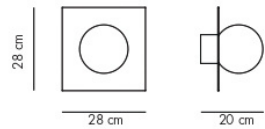

CANDY LITTLE SQUARE S