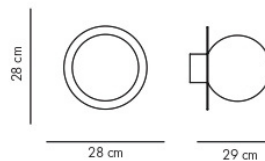

CANDY LITTLE CIRCLE 360 L