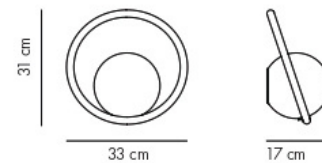

LITTLE DARLING Table lamp
 BIG DARLING Floor lamp
 REPLACEMENT GLOBE Ø16 cm
 REPLACEMENT GLOBE Ø22 cm

ACCESSORIES

DIAGONAL wall basket 13

DIAGONAL SMALL
 DIAGONAL MEDIUM
 DIAGONAL LARGE

OH MY mini sculpture 14

OH MY Mini sculpture

HULA HOOP wall light

HULA HOOP - hardwired

DESIGN Stefan Borselius
 MATERIAL Globe in opaline glass, ring in powder-coated steel.
 DIMENSIONS L33 x D17 x H31 cm, Glass globe Ø18 cm
 PACKAGING
 NET WEIGHT Kg
 VERSIONS Hard wired.
 SOCKET G9. Bulb included.
 CERTIFICATION/IP CE / IP20
 CABLE NO.

CANDY BIG CIRCLE 180 S

DESIGN Maria Gustavsson & Petra Lijša
 MATERIAL Globe in opaline glass, Body in powder-coated steel.
 DIMENSIONS L37 x D20 x H22 cm, Glass globe Ø16 cm
 PACKAGING L58 x D38x H29 cm
 NET WEIGHT 2,5 Kg
 VERSIONS Hard wired. Can be mounted in any direction.
 SOCKET E14. Bulb in not included, we recommend LED Light source E14, warm/white.
 CERTIFICATION/IP CE / IP20
 CABLE NO. If you like with cable add EXTRAS. Textil woven cord length 230 cm.

CANDY BIG CIRCLE 360 S

DESIGN Maria Gustavsson
 MATERIAL Globe in opaline glass, Body in powder-coated steel.
 DIMENSIONS L37 x D20 x H37 cm, Glass globe Ø16 cm
 PACKAGING L58 x D38x H29 cm
 NET WEIGHT 4 Kg
 VERSIONS Hard wired. Can be mounted in any direction.
 SOCKET E14. Bulb in not included, we recommend LED Light source E14, warm/white.
 CERTIFICATION/IP CE / IP20
 CABLE NO. If you like with cable add EXTRAS. Textil woven cord length 230 cm.