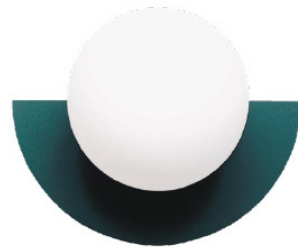

CANDY BIG CIRCLE 180 L (Previously C.LAMP Big)