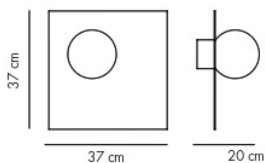

CANDY BIG CIRCLE 360 S

DESIGN Maria Gustavsson
 MATERIAL Globe in opaline glass, Body in powder-coated steel.
 DIMENSIONS L37 x D20 x H37 cm, Glass globe Ø16 cm
 PACKAGING L58 x D38x H29 cm
 NET WEIGHT 4 Kg
 VERSIONS Hard wired. Can be mounted in any direction.
 SOCKET E14. Bulb in not included, we recommend LED Light source E14, warm/white.
 CERTIFICATION/IP CE / IP20
 CABLE NO. If you like with cable add EXTRAS. Textil woven cord length 230 cm.

CANDY BIG CIRCLE 270 L

DESIGN Maria Gustavsson
 MATERIAL Globe in opaline glass, Body in powder-coated steel.
 DIMENSIONS L37 x D29 x H37 cm, Glass globe Ø22 cm
 PACKAGING L58 x D38x H29 cm
 NET WEIGHT 6 Kg
 VERSIONS Hard wired. Can be mounted in any direction.
 SOCKET E27. Bulb in not included, we recommend LED Light source E27, warm/white.
 CERTIFICATION/IP CE / IP20
 CABLE NO. If you like with cable add EXTRAS. Textil woven cord length 230 cm.

CANDY BIG CIRCLE 360 L

DESIGN Maria Gustavsson
 MATERIAL Globe in opaline glass, Body in powder-coated steel.
 DIMENSIONS L28 x D20 x H22 cm, Glass globe Ø16 cm.
 PACKAGING L58 x D38x H29 cm
 NET WEIGHT 4,5 Kg
 VERSIONS Hard wired. Can be mounted in any direction.
 SOCKET E27. Bulb in not included, we recommend LED Light source E27, warm/white.
 CERTIFICATION/IP CE / IP20
 CABLE NO. If you like with cable add EXTRAS. Textil woven cord length 230 cm.

CANDY BIG CIRCLE

CANDY LAMPS Pick & Mix your dream team!

CANDY BIG SQUARE S

DESIGN Maria Gustavsson
 MATERIAL Globe in opaline glass, Body in powder-coated steel.
 DIMENSIONS L37 x D20 x H37 cm, Glass globe Ø16 cm.
 PACKAGING L58 x D38xH29 cm
 NET WEIGHT 4,5 Kg
 VERSIONS Hard wired. Can be mounted in any direction.
 SOCKET E14. Bulb in not included, we recommend LED Light source E14, warm/white.
 CERTIFICATION/IP CE / IP20
 CABLE NO. If you like with cable add EXTRAS. Textil woven cord length 230 cm.