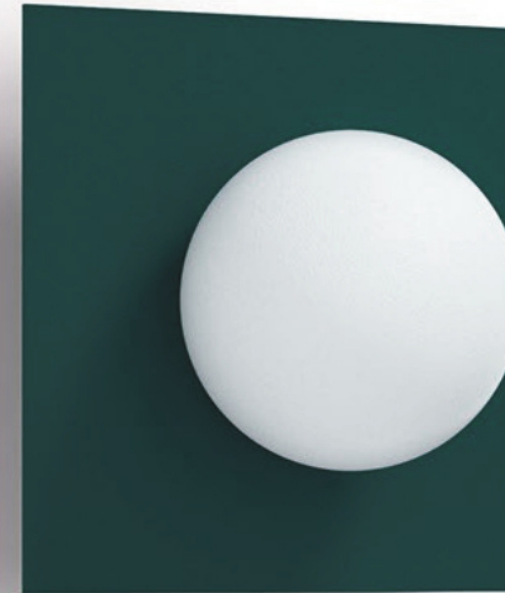

CANDY LITTLE CIRCLE 360 L

DESIGN Maria Gustavsson
MATERIAL Globe in opaline glass, Body in powder-coated steel.
DIMENSIONS L28 x D29 x H28 cm, Glass globe Ø22 cm.
PACKAGING L39 x D29xH21 cm
NET WEIGHT 2,5 Kg
VERSIONS Hard wired. Can be mounted in any direction.
SOCKET E14. Bulb in not included, we recommend LED light source E14, warm/white.
CERTIFICATION/IP CE / IP20
CABLE NO. If you like with cable add EXTRAS. Textil woven cord length 230 cm.

ITEM NO.	COLOUR	RAL	EAN CODE	LEAD TIME	CONTRACT PRICE
CAN360M01	Bubblegum Pink	3015	7350100010045	4-6 weeks	336 EUR
CAN360M02	Peacock Green	6004	7350100010052		
CAN360M03	Sunshine Yellow	1016	7350100010069		
CAN360M04	Strawberry Red	3020	7350100010076		
CAN360M05	Cottoncandy White	9003	7350100010083		
CAN360M06	Ninja Black	9005	7350100010090		
CAN360M07	Scandi Blue	5024	7350100010106		
CAN360M12	Zesty Orange	2010	7350100010113		
CAN360M13	Electric Blue	5005	7350100010120		
CAN360M14	Sandcastle Ochre	1024	7350100010137		
EXTRAS					
CANCORD	Cord & Switch				20 EUR
CANCORDUK	Cord & Switch UK				24 EUR