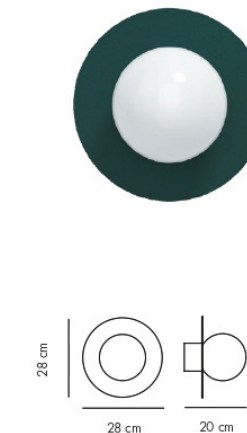

CANDY BIG CIRCLE