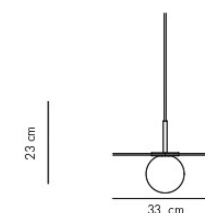

PICK YOUR RECYCLED PLASTIC BODY