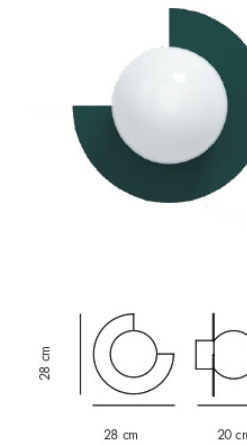

CANDY LITTLE CIRCLE 360 S

DESIGN Maria Gustavsson
MATERIAL Globe in opaline glass, Body in powder-coated steel.
DIMENSIONS L28 x D20 x H28 cm, Glass globe Ø16 cm.
PACKAGING L39 x D29x H21 cm.
NET WEIGHT 2,5 Kg
VERSIONS Hard wired.
SOCKET E14. Bulb in not included, we recommend LED light source E14, warm/white.
CERTIFICATION/IP CE / IP20
CABLE NO. If you like with cable add EXTRAS. Textil woven cord length 230 cm.

ITEM NO.	COLOUR	RAL	EAN CODE	LEAD TIME	CONTRACT PRICE
CAN360S01	Bubblegum Pink	3015	7350100011950	4-6 weeks	336 EUR
CAN360S02	Peacock Green	6004	7350100011967		
CAN360S03	Sunshine Yellow	1016	7350100011974		
CAN360S04	Strawberry Red	3020	7350100011981		
CAN360S05	Cottoncandy White	9003	7350100011998		
CAN360S06	Ninja Black	9005	7350100012001		
CAN360S07	Scandi Blue	5024	7350100010007		
CAN360S12	Zesty Orange	2010	7350100010014		
CAN360S13	Electric Blue	5005	7350100010021		
CAN360S14	Sandcastle Ochre	1024	7350100010038		
EXTRAS					
CANCORD	Cord & Switch				20 EUR
CANCORDUK	Cord & Switch UK				24 EUR