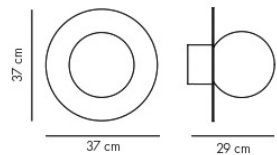

CANDY BIG CIRCLE 360 L