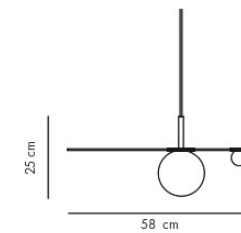

PICK YOUR RECYCLED PLASTIC BODY