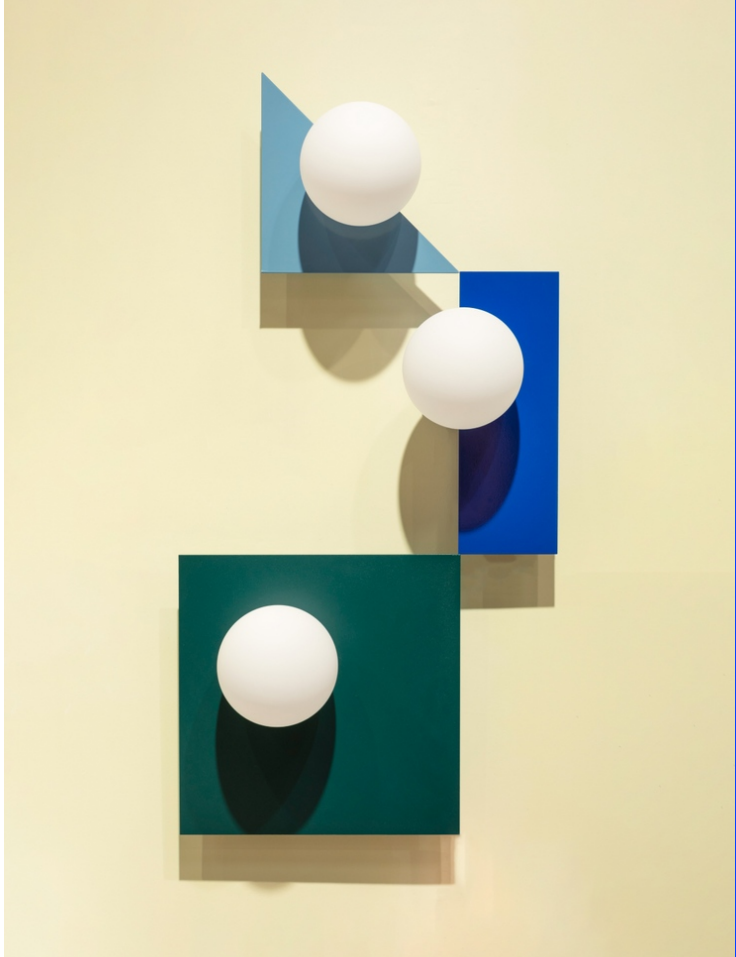

CANDY BIG CIRCLE 270 L

DESIGN Maria Gustavsson
 MATERIAL Globe in opaline glass, Body in powder-coated steel.
 DIMENSIONS L37 x D29 x H37 cm, Glass globe Ø22 cm
 PACKAGING L58 x D38x H29 cm
 NET WEIGHT 6 Kg
 VERSIONS Hard wired. Can be mounted in any direction.
 SOCKET E27. Bulb in not included, we recommend LED Light source E27, warm/white.
 CERTIFICATION/IP CE / IP20
 CABLE NO. If you like with cable add EXTRAS. Textil woven cord length 230 cm.

CANDY BIG CIRCLE 360 L

DESIGN Maria Gustavsson
 MATERIAL Globe in opaline glass, Body in powder-coated steel.
 DIMENSIONS L28 x D20 x H22 cm, Glass globe Ø16 cm.
 PACKAGING L58 x D38x H29 cm
 NET WEIGHT 4,5 Kg
 VERSIONS Hard wired. Can be mounted in any direction.
 SOCKET E27. Bulb in not included, we recommend LED Light source E27, warm/white.
 CERTIFICATION/IP CE / IP20
 CABLE NO. If you like with cable add EXTRAS. Textil woven cord length 230 cm.

CANDY BIG CIRCLE

CANDY LAMPS Pick & Mix your dream team!

CANDY BIG SQUARE S

DESIGN Maria Gustavsson
 MATERIAL Globe in opaline glass, Body in powder-coated steel.
 DIMENSIONS L37 x D20 x H37 cm, Glass globe Ø16 cm.
 PACKAGING L58 x D38xH29 cm
 NET WEIGHT 4,5 Kg
 VERSIONS Hard wired. Can be mounted in any direction.
 SOCKET E14. Bulb in not included, we recommend LED Light source E14, warm/white.
 CERTIFICATION/IP CE / IP20
 CABLE NO. If you like with cable add EXTRAS. Textil woven cord length 230 cm.