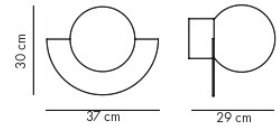

CANDY BIG CIRCLE 180 L (Previously C.LAMP Big)