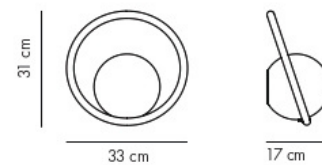

OH MY Mini sculpture

HULA HOOP wall light

HULA HOOP - hardwired

DESIGN Stefan Borselius
 MATERIAL Globe in opaline glass, ring in powder-coated steel.
 DIMENSIONS L33 x D17 x H31 cm, Glass globe Ø18 cm
 PACKAGING
 NET WEIGHT Kg
 VERSIONS Hard wired.
 SOCKET G9. Bulb included.
 CERTIFICATION/IP CE / IP20
 CABLE NO.

HULA HOOP - with cord

DESIGN Stefan Borselius
 MATERIAL Globe in opaline glass, ring in powder-coated steel.
 DIMENSIONS L33 x D17 x H31 cm, Glass globe Ø18 cm
 PACKAGING
 NET WEIGHT Kg
 VERSIONS Corded
 SOCKET G9. Bulb included.
 CERTIFICATION/IP CE / IP20
 CABLE Textil woven cord length 230 cm.

CANDY BIG CIRCLE 180 S

DESIGN Maria Gustavsson & Petra Lijša
 MATERIAL Globe in opaline glass, Body in powder-coated steel.
 DIMENSIONS L37 x D20 x H22 cm, Glass globe Ø16 cm
 PACKAGING L58 x D38x H29 cm
 NET WEIGHT 2,5 Kg
 VERSIONS Hard wired. Can be mounted in any direction.
 SOCKET E14. Bulb in not included, we recommend LED Light source E14, warm/white.
 CERTIFICATION/IP CE / IP20
 CABLE NO. If you like with cable add EXTRAS. Textil woven cord length 230 cm.

CANDY BIG CIRCLE 360 S

DESIGN Maria Gustavsson
 MATERIAL Globe in opaline glass, Body in powder-coated steel.
 DIMENSIONS L37 x D20 x H37 cm, Glass globe Ø16 cm
 PACKAGING L58 x D38x H29 cm
 NET WEIGHT 4 Kg
 VERSIONS Hard wired. Can be mounted in any direction.
 SOCKET E14. Bulb in not included, we recommend LED Light source E14, warm/white.
 CERTIFICATION/IP CE / IP20
 CABLE NO. If you like with cable add EXTRAS. Textil woven cord length 230 cm.