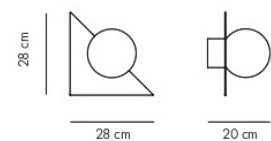

CANDY LITTLE Triangle S