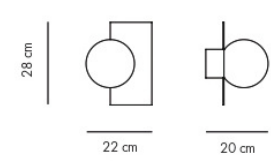

CANDY BIG CIRCLE 360 S

DESIGN Maria Gustavsson
 MATERIAL Globe in opaline glass, Body in powder-coated steel.
 DIMENSIONS L37 x D20 x H37 cm, Glass globe Ø16 cm
 PACKAGING L58 x D38x H29 cm
 NET WEIGHT 4 Kg
 VERSIONS Hard wired. Can be mounted in any direction.
 SOCKET E14. Bulb in not included, we recommend LED Light source E14, warm/white.
 CERTIFICATION/IP CE / IP20
 CABLE NO. If you like with cable add EXTRAS. Textil woven cord length 230 cm.

CANDY BIG CIRCLE 360 L

DESIGN Maria Gustavsson
 MATERIAL Globe in opaline glass, Body in powder-coated steel.
 DIMENSIONS L28 x D20 x H22 cm, Glass globe Ø16 cm.
 PACKAGING L58 x D38x H29 cm
 NET WEIGHT 4,5 Kg
 VERSIONS Hard wired. Can be mounted in any direction.
 SOCKET E27. Bulb in not included, we recommend LED Light source E27, warm/white.
 CERTIFICATION/IP CE / IP20
 CABLE NO. If you like with cable add EXTRAS. Textil woven cord length 230 cm.

CANDY BIG CIRCLE

CANDY LAMPS Pick & Mix your dream team!

CANDY BIG SQUARE S

DESIGN Maria Gustavsson
 MATERIAL Globe in opaline glass, Body in powder-coated steel.
 DIMENSIONS L37 x D20 x H37 cm, Glass globe Ø16 cm.
 PACKAGING L58 x D38xH29 cm
 NET WEIGHT 4,5 Kg
 VERSIONS Hard wired. Can be mounted in any direction.
 SOCKET E14. Bulb in not included, we recommend LED Light source E14, warm/white.
 CERTIFICATION/IP CE / IP20
 CABLE NO. If you like with cable add EXTRAS. Textil woven cord length 230 cm.

CANDY LITTLE Rectangle S

DESIGN Maria Gustavsson
 MATERIAL Globe in opaline glass, Body in powder-coated steel.
 DIMENSIONS L22 x D20 x H28 cm, Glass globe Ø16 cm.
 PACKAGING L39 x D29xH21 cm.
 NET WEIGHT 2 Kg
 VERSIONS Hard wired. Can be mounted in any direction.
 SOCKET E14. Bulb in not included, we recommend LED Light source E14, warm/white.
 CERTIFICATION/IP CE / IP20
 CABLE NO. If you like with cable add EXTRAS. Textil woven cord length 230 cm.