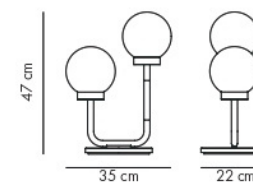

CANDY LITTLE CIRCLE 360 L

DESIGN Maria Gustavsson
 MATERIAL Globe in opaline glass, Body in powder-coated steel.
 DIMENSIONS L28 x D29 x H28 cm, Glass globe Ø22 cm.
 PACKAGING L39 x D29xH21 cm
 NET WEIGHT 2,5 Kg
 VERSIONS Hard wired. Can be mounted in any direction.
 SOCKET E14. Bulb in not included, we recommend LED light source E14, warm/white.
 CERTIFICATION/IP CE / IP20
 CABLE NO. If you like with cable add EXTRAS. Textil woven cord length 230 cm.

PICK YOUR RECYCLED PLASTIC BODY

PLUTO BIG pendent

PLUTO BIG pendent

PLUTO SMALL pendent

PLUTO SMALL pendent

DESIGN Louise Hederström
 MATERIAL Body in recycled plastic, Opaline glass, Meshed textile cable.
 DIMENSIONS Ø 33 x H23 cm, Glass globe Ø12 cm
 PACKAGING 40 cm x 40cm x 30cm
 NET WEIGHT 2 Kg
 SOCKET G9, LED Light source included.
 CERTIFICATION/IP CE / IP20
 CABLE Meshed textile cable length 300 cm.

ITEM NO.	COLOUR	RAL	EAN CODE	LEAD TIME	CONTRACT PRICE
METAL PART					
PLS01	Bubbelgum Pink	3015	7350100010663	8-12 weeks	272 EUR
PLS02	Peacock Green	6004	7350100011196		
PLS03	Strawberry Red	3020	7350100010670		
PLS05	Candycotton White	9003	7350100011202		
PLS06	Ninja Black	9005	7350100011219		
PLS07	Scandi Blue	5024	7350100011226		
PLS12	Zesty Orange	2010	7350100011233		
PLS13	Electric Blue	5005	7350100011240		
PLS14	Sandcastle Ochre	1024	7350100011257		

PICK YOUR RECYCLED PLASTIC BODY

LITTLE DARLING table lamp

LITTLE DARLING table lamp

DESIGN Maria Gustavsson
 MATERIAL Leather, Opal Globe, Metal, Switch, Textile overlay cable, Cork.
 DIMENSIONS L35 x D22 x H47 cm
 PACKAGING L42 x D28 x H 40 cm
 NET WEIGHT 7 Kg
 VERSIONS Table lamp
 SOCKET E14. Bulb is not included, we recommend LED Light source E14, warm/white.
 CERTIFICATION/IP CE / IP20
 CABLE Textil woven cord length 250 cm.