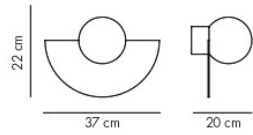

HULA HOOP - with cord

DESIGN Stefan Borselius
 MATERIAL Globe in opaline glass, ring in powder-coated steel.
 DIMENSIONS L33 x D17 x H31 cm, Glass globe Ø18 cm
 PACKAGING
 NET WEIGHT Kg
 VERSIONS Corded
 SOCKET G9. Bulb included.
 CERTIFICATION/IP CE / IP20
 CABLE Textil woven cord length 230 cm.

CANDY BIG CIRCLE 180 S

DESIGN Maria Gustavsson & Petra Lijša
 MATERIAL Globe in opaline glass, Body in powder-coated steel.
 DIMENSIONS L37 x D20 x H22 cm, Glass globe Ø16 cm
 PACKAGING L58 x D38x H29 cm
 NET WEIGHT 2,5 Kg
 VERSIONS Hard wired. Can be mounted in any direction.
 SOCKET E14. Bulb in not included, we recommend LED Light source E14, warm/white.
 CERTIFICATION/IP CE / IP20
 CABLE NO. If you like with cable add EXTRAS. Textil woven cord length 230 cm.

CANDY BIG CIRCLE 270 S

DESIGN Maria Gustavsson
 MATERIAL Globe in opaline glass, Body in powder-coated steel.
 DIMENSIONS L37 x D20 x H37 cm, Glass globe Ø16 cm
 PACKAGING L58 x D38x H29 cm
 NET WEIGHT 3,5 Kg
 VERSIONS Hard wired. Can be mounted in any direction.
 SOCKET E14. Bulb in not included, we recommend LED Light source E14, warm/white.
 CERTIFICATION/IP CE / IP20
 CABLE NO. If you like with cable add EXTRAS. Textil woven cord length 230 cm.

CANDY BIG CIRCLE 360 S

DESIGN Maria Gustavsson
 MATERIAL Globe in opaline glass, Body in powder-coated steel.
 DIMENSIONS L37 x D20 x H37 cm, Glass globe Ø16 cm
 PACKAGING L58 x D38x H29 cm
 NET WEIGHT 4 Kg
 VERSIONS Hard wired. Can be mounted in any direction.
 SOCKET E14. Bulb in not included, we recommend LED Light source E14, warm/white.
 CERTIFICATION/IP CE / IP20
 CABLE NO. If you like with cable add EXTRAS. Textil woven cord length 230 cm.