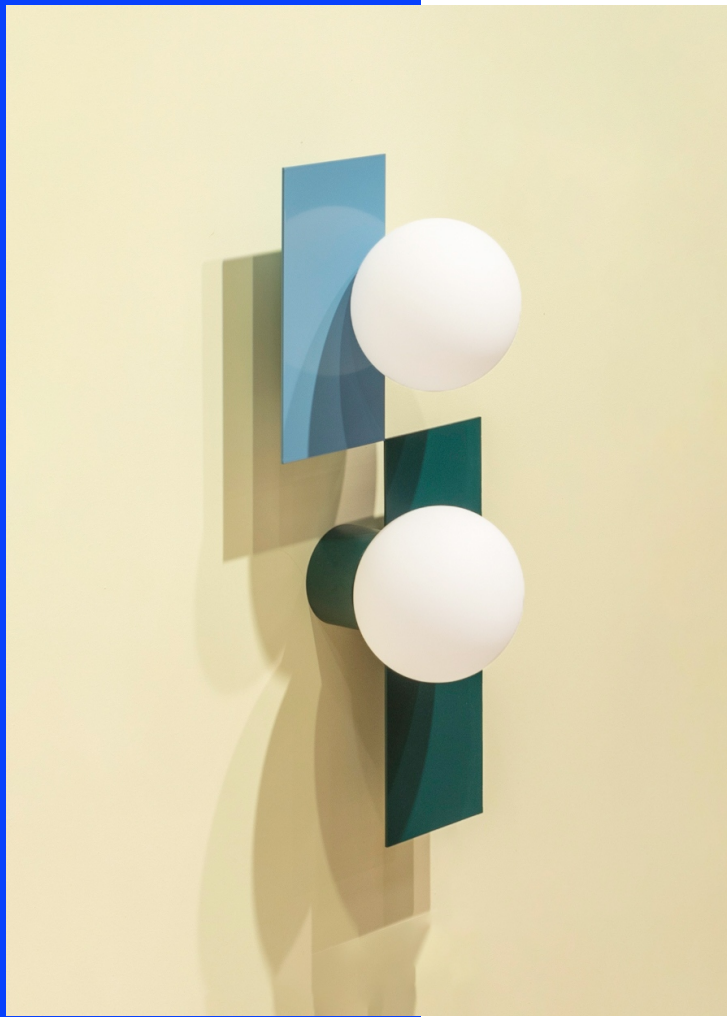

CANDY BIG CIRCLE 360 L

DESIGN Maria Gustavsson
 MATERIAL Globe in opaline glass, Body in powder-coated steel.
 DIMENSIONS L28 x D20 x H22 cm, Glass globe Ø16 cm.
 PACKAGING L58 x D38x H29 cm
 NET WEIGHT 4,5 Kg
 VERSIONS Hard wired. Can be mounted in any direction.
 SOCKET E27. Bulb in not included, we recommend LED Light source E27, warm/white.
 CERTIFICATION/IP CE / IP20
 CABLE NO. If you like with cable add EXTRAS. Textil woven cord length 230 cm.

CANDY BIG CIRCLE

CANDY LAMPS Pick & Mix your dream team!

CANDY BIG SQUARE S

DESIGN Maria Gustavsson
 MATERIAL Globe in opaline glass, Body in powder-coated steel.
 DIMENSIONS L37 x D20 x H37 cm, Glass globe Ø16 cm.
 PACKAGING L58 x D38xH29 cm
 NET WEIGHT 4,5 Kg
 VERSIONS Hard wired. Can be mounted in any direction.
 SOCKET E14. Bulb in not included, we recommend LED Light source E14, warm/white.
 CERTIFICATION/IP CE / IP20
 CABLE NO. If you like with cable add EXTRAS. Textil woven cord length 230 cm.