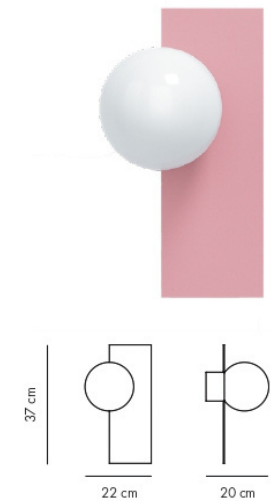

CANDY BIG CIRCLE 360 L

DESIGN Maria Gustavsson
 MATERIAL Globe in opaline glass, Body in powder-coated steel.
 DIMENSIONS L28 x D20 x H22 cm, Glass globe Ø16 cm.
 PACKAGING L58 x D38x H29 cm
 NET WEIGHT 4,5 Kg
 VERSIONS Hard wired. Can be mounted in any direction.
 SOCKET E27. Bulb in not included, we recommend LED Light source E27, warm/white.
 CERTIFICATION/IP CE / IP20
 CABLE NO. If you like with cable add EXTRAS. Textil woven cord length 230 cm.

CANDY BIG CIRCLE

CANDY LAMPS Pick & Mix your dream team!

CANDY BIG SQUARE S

DESIGN Maria Gustavsson
 MATERIAL Globe in opaline glass, Body in powder-coated steel.
 DIMENSIONS L37 x D20 x H37 cm, Glass globe Ø16 cm.
 PACKAGING L58 x D38xH29 cm
 NET WEIGHT 4,5 Kg
 VERSIONS Hard wired. Can be mounted in any direction.
 SOCKET E14. Bulb in not included, we recommend LED Light source E14, warm/white.
 CERTIFICATION/IP CE / IP20
 CABLE NO. If you like with cable add EXTRAS. Textil woven cord length 230 cm.

CANDY LITTLE Rectangle S

DESIGN Maria Gustavsson
 MATERIAL Globe in opaline glass, Body in powder-coated steel.
 DIMENSIONS L22 x D20 x H28 cm, Glass globe Ø16 cm.
 PACKAGING L39 x D29xH21 cm.
 NET WEIGHT 2 Kg
 VERSIONS Hard wired. Can be mounted in any direction.
 SOCKET E14. Bulb in not included, we recommend LED Light source E14, warm/white.
 CERTIFICATION/IP CE / IP20
 CABLE NO. If you like with cable add EXTRAS. Textil woven cord length 230 cm.

CANDY BIG Rectangle S

DESIGN Maria Gustavsson
 MATERIAL Globe in opaline glass, Body in powder-coated steel.
 DIMENSIONS L22 x D20 x H37 cm, Glass globe Ø16 cm.
 PACKAGING L39 x D29xH21 cm.
 NET WEIGHT 2,5 Kg
 VERSIONS Hard wired. Can be mounted in any direction.
 SOCKET E14. Bulb in not included, we recommend LED Light source E14, warm/white.
 CERTIFICATION/IP CE / IP20
 CABLE NO. If you like with cable add EXTRAS. Textil woven cord length 230 cm.