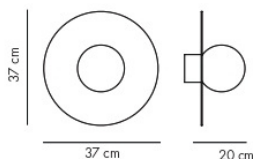

HULA HOOP - with cord

DESIGN Stefan Borselius
 MATERIAL Globe in opaline glass, ring in powder-coated steel.
 DIMENSIONS L33 x D17 x H31 cm, Glass globe Ø18 cm
 PACKAGING
 NET WEIGHT Kg
 VERSIONS Corded
 SOCKET G9. Bulb included.
 CERTIFICATION/IP CE / IP20
 CABLE Textil woven cord length 230 cm.

CANDY BIG CIRCLE 180 S

DESIGN Maria Gustavsson & Petra Lijša
 MATERIAL Globe in opaline glass, Body in powder-coated steel.
 DIMENSIONS L37 x D20 x H22 cm, Glass globe Ø16 cm
 PACKAGING L58 x D38x H29 cm
 NET WEIGHT 2,5 Kg
 VERSIONS Hard wired. Can be mounted in any direction.
 SOCKET E14. Bulb in not included, we recommend LED Light source E14, warm/white.
 CERTIFICATION/IP CE / IP20
 CABLE NO. If you like with cable add EXTRAS. Textil woven cord length 230 cm.

CANDY BIG CIRCLE 270 S

DESIGN Maria Gustavsson
 MATERIAL Globe in opaline glass, Body in powder-coated steel.
 DIMENSIONS L37 x D20 x H37 cm, Glass globe Ø16 cm
 PACKAGING L58 x D38x H29 cm
 NET WEIGHT 3,5 Kg
 VERSIONS Hard wired. Can be mounted in any direction.
 SOCKET E14. Bulb in not included, we recommend LED Light source E14, warm/white.
 CERTIFICATION/IP CE / IP20
 CABLE NO. If you like with cable add EXTRAS. Textil woven cord length 230 cm.

CANDY BIG CIRCLE 360 S

DESIGN Maria Gustavsson
 MATERIAL Globe in opaline glass, Body in powder-coated steel.
 DIMENSIONS L37 x D20 x H37 cm, Glass globe Ø16 cm
 PACKAGING L58 x D38x H29 cm
 NET WEIGHT 4 Kg
 VERSIONS Hard wired. Can be mounted in any direction.
 SOCKET E14. Bulb in not included, we recommend LED Light source E14, warm/white.
 CERTIFICATION/IP CE / IP20
 CABLE NO. If you like with cable add EXTRAS. Textil woven cord length 230 cm.