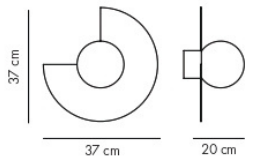

HULA HOOP - with cord

DESIGN Stefan Borselius
 MATERIAL Globe in opaline glass, ring in powder-coated steel.
 DIMENSIONS L33 x D17 x H31 cm, Glass globe Ø18 cm
 PACKAGING
 NET WEIGHT Kg
 VERSIONS Corded
 SOCKET G9. Bulb included.
 CERTIFICATION/IP CE / IP20
 CABLE Textil woven cord length 230 cm.

CANDY BIG CIRCLE 180 S

DESIGN Maria Gustavsson & Petra Lijša
 MATERIAL Globe in opaline glass, Body in powder-coated steel.
 DIMENSIONS L37 x D20 x H22 cm, Glass globe Ø16 cm
 PACKAGING L58 x D38x H29 cm
 NET WEIGHT 2,5 Kg
 VERSIONS Hard wired. Can be mounted in any direction.
 SOCKET E14. Bulb in not included, we recommend LED Light source E14, warm/white.
 CERTIFICATION/IP CE / IP20
 CABLE NO. If you like with cable add EXTRAS. Textil woven cord length 230 cm.

CANDY BIG CIRCLE 270 S

DESIGN Maria Gustavsson
 MATERIAL Globe in opaline glass, Body in powder-coated steel.
 DIMENSIONS L37 x D20 x H37 cm, Glass globe Ø16 cm
 PACKAGING L58 x D38x H29 cm
 NET WEIGHT 3,5 Kg
 VERSIONS Hard wired. Can be mounted in any direction.
 SOCKET E14. Bulb in not included, we recommend LED Light source E14, warm/white.
 CERTIFICATION/IP CE / IP20
 CABLE NO. If you like with cable add EXTRAS. Textil woven cord length 230 cm.

CANDY BIG CIRCLE 360 S

DESIGN Maria Gustavsson
 MATERIAL Globe in opaline glass, Body in powder-coated steel.
 DIMENSIONS L37 x D20 x H37 cm, Glass globe Ø16 cm
 PACKAGING L58 x D38x H29 cm
 NET WEIGHT 4 Kg
 VERSIONS Hard wired. Can be mounted in any direction.
 SOCKET E14. Bulb in not included, we recommend LED Light source E14, warm/white.
 CERTIFICATION/IP CE / IP20
 CABLE NO. If you like with cable add EXTRAS. Textil woven cord length 230 cm.