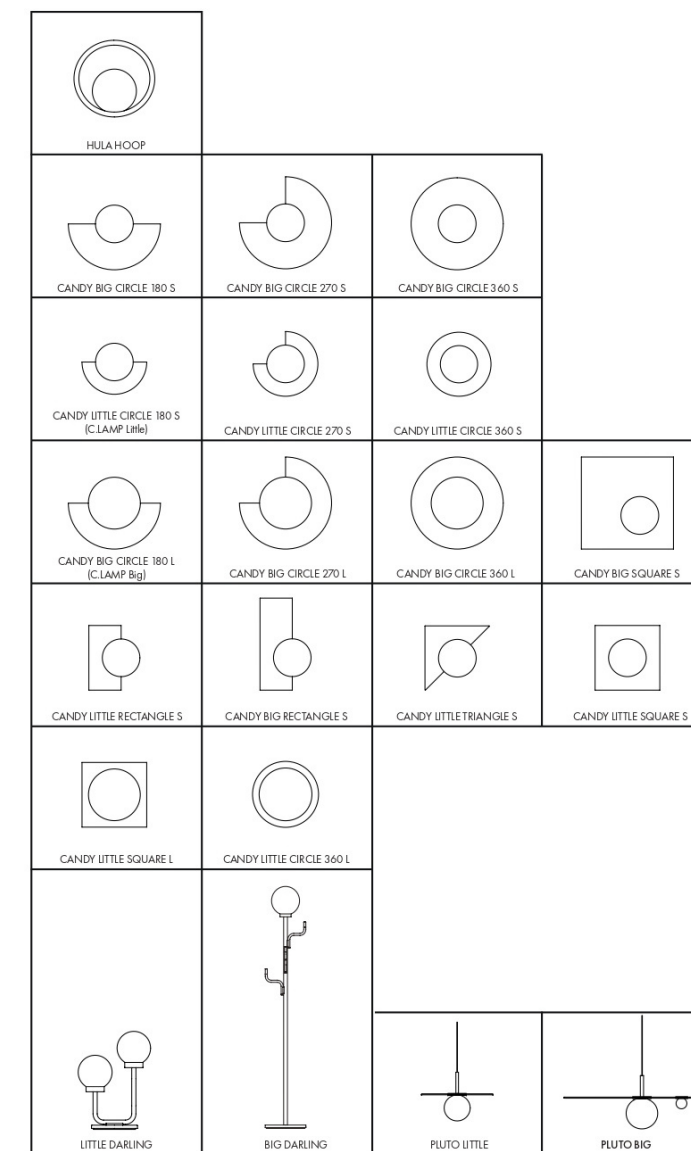

CANDY BIG CIRCLE 180 S 6-7
 CANDY BIG CIRCLE 270 S
 CANDY BIG CIRCLE 360 S

CANDY LITTLE CIRCLE 180 S
 CANDY LITTLE CIRCLE 270 S
 CANDY LITTLE CIRCLE 360 S

CANDY BIG CIRCLE 180 L
 CANDY BIG CIRCLE 270 L
 CANDY BIG CIRCLE 360 L
 CANDY BIG SQUARE S

CANDY LITTLE Rectangle S
 CANDY BIG Rectangle S
 CANDY LITTLE Triangle S

CANDY LITTLE SQUARE S
 CANDY LITTLE SQUARE L
 CANDY LITTLE CIRCLE 360 L

PLUTO pendent 9

PLUTO BIG pendent
 PLUTO LITTLE pendent

DARLING table & floor 10

LITTLE DARLING Table lamp
 BIG DARLING Floor lamp
 REPLACEMENT GLOBE Ø16 cm
 REPLACEMENT GLOBE Ø22 cm

ACCESSORIES

DIAGONAL wall basket 13

DIAGONAL SMALL
 DIAGONAL MEDIUM
 DIAGONAL LARGE

OH MY mini sculpture 14

CANDY BIG CIRCLE 180 S

DESIGN Maria Gustavsson & Petra Lijša
 MATERIAL Globe in opaline glass, Body in powder-coated steel.
 DIMENSIONS L37 x D20 x H22 cm, Glass globe Ø16 cm
 PACKAGING L58 x D38x H29 cm
 NET WEIGHT 2,5 Kg
 VERSIONS Hard wired. Can be mounted in any direction.
 SOCKET E14. Bulb in not included, we recommend LED Light source E14, warm/white.
 CERTIFICATION/IP CE / IP20
 CABLE NO. If you like with cable add EXTRAS. Textil woven cord length 230 cm.