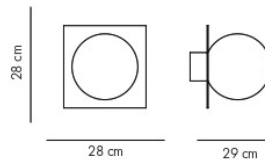

CANDY LITTLE SQUARE L