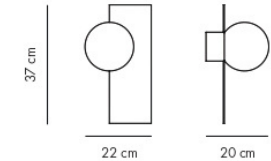

CANDY BIG Rectangle S