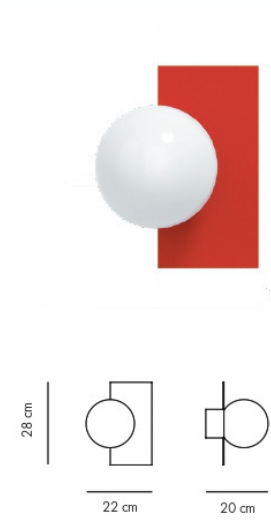

CANDY BIG CIRCLE 360 L

DESIGN Maria Gustavsson
 MATERIAL Globe in opaline glass, Body in powder-coated steel.
 DIMENSIONS L28 x D20 x H22 cm, Glass globe Ø16 cm.
 PACKAGING L58 x D38x H29 cm
 NET WEIGHT 4,5 Kg
 VERSIONS Hard wired. Can be mounted in any direction.
 SOCKET E27. Bulb in not included, we recommend LED Light source E27, warm/white.
 CERTIFICATION/IP CE / IP20
 CABLE NO. If you like with cable add EXTRAS. Textil woven cord length 230 cm.

CANDY BIG CIRCLE

CANDY LAMPS Pick & Mix your dream team!

CANDY BIG SQUARE S

DESIGN Maria Gustavsson
 MATERIAL Globe in opaline glass, Body in powder-coated steel.
 DIMENSIONS L37 x D20 x H37 cm, Glass globe Ø16 cm.
 PACKAGING L58 x D38xH29 cm
 NET WEIGHT 4,5 Kg
 VERSIONS Hard wired. Can be mounted in any direction.
 SOCKET E14. Bulb in not included, we recommend LED Light source E14, warm/white.
 CERTIFICATION/IP CE / IP20
 CABLE NO. If you like with cable add EXTRAS. Textil woven cord length 230 cm.

CANDY LITTLE Rectangle S

DESIGN Maria Gustavsson
 MATERIAL Globe in opaline glass, Body in powder-coated steel.
 DIMENSIONS L22 x D20 x H28 cm, Glass globe Ø16 cm.
 PACKAGING L39 x D29xH21 cm.
 NET WEIGHT 2 Kg
 VERSIONS Hard wired. Can be mounted in any direction.
 SOCKET E14. Bulb in not included, we recommend LED Light source E14, warm/white.
 CERTIFICATION/IP CE / IP20
 CABLE NO. If you like with cable add EXTRAS. Textil woven cord length 230 cm.

CANDY BIG Rectangle S

DESIGN Maria Gustavsson
 MATERIAL Globe in opaline glass, Body in powder-coated steel.
 DIMENSIONS L22 x D20 x H37 cm, Glass globe Ø16 cm.
 PACKAGING L39 x D29xH21 cm.
 NET WEIGHT 2,5 Kg
 VERSIONS Hard wired. Can be mounted in any direction.
 SOCKET E14. Bulb in not included, we recommend LED Light source E14, warm/white.
 CERTIFICATION/IP CE / IP20
 CABLE NO. If you like with cable add EXTRAS. Textil woven cord length 230 cm.