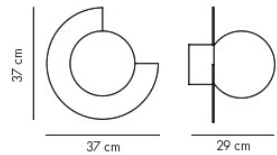

CANDY BIG CIRCLE 360 S

DESIGN Maria Gustavsson
 MATERIAL Globe in opaline glass, Body in powder-coated steel.
 DIMENSIONS L37 x D20 x H37 cm, Glass globe Ø16 cm
 PACKAGING L58 x D38x H29 cm
 NET WEIGHT 4 Kg
 VERSIONS Hard wired. Can be mounted in any direction.
 SOCKET E14. Bulb in not included, we recommend LED Light source E14, warm/white.
 CERTIFICATION/IP CE / IP20
 CABLE NO. If you like with cable add EXTRAS. Textil woven cord length 230 cm.

CANDY LITTLE CIRCLE 360 S

DESIGN Maria Gustavsson
 MATERIAL Globe in opaline glass, Body in powder-coated steel.
 DIMENSIONS L28 x D20 x H28 cm, Glass globe Ø16 cm.
 PACKAGING L39 x D29x H21 cm.
 NET WEIGHT 2,5 Kg
 VERSIONS Hard wired.
 SOCKET E14. Bulb in not included, we recommend LED light source E14, warm/white.
 CERTIFICATION/IP CE / IP20
 CABLE NO. If you like with cable add EXTRAS. Textil woven cord length 230 cm.

CANDY BIG CIRCLE

CANDY BIG CIRCLE 180 L (Previously C.LAMP Big)

DESIGN Maria Gustavsson & Petra Liĳa
 MATERIAL Globe in opaline glass, Body in powder-coated steel.
 DIMENSIONS L37 x D29 x H30 cm, Glass globe Ø22 cm
 PACKAGING L58 x D38x H29 cm
 NET WEIGHT 3 Kg
 VERSIONS Hard wired. Can be mounted in any direction.
 SOCKET E27. Bulb in not included, we recommend LED Light source E27, warm/white.
 CERTIFICATION/IP CE / IP20
 CABLE NO. If you like with cable add EXTRAS. Textil woven cord length 230 cm.

CANDY BIG CIRCLE 270 L

DESIGN Maria Gustavsson
 MATERIAL Globe in opaline glass, Body in powder-coated steel.
 DIMENSIONS L37 x D29 x H37 cm, Glass globe Ø22 cm
 PACKAGING L58 x D38x H29 cm
 NET WEIGHT 6 Kg
 VERSIONS Hard wired. Can be mounted in any direction.
 SOCKET E27. Bulb in not included, we recommend LED Light source E27, warm/white.
 CERTIFICATION/IP CE / IP20
 CABLE NO. If you like with cable add EXTRAS. Textil woven cord length 230 cm.