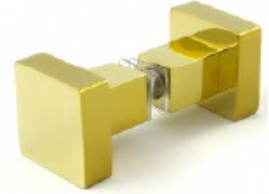

**FITTINGS FOR SHOWER
GOLD SERIES**

HOSET

FITTINGS FOR SHOWER GOLD SERIES

VERONA PREMIUM HINGES

VER-BJ-90-G

VER-BJ-180-G

VER-BJ-135-G

VER-BJ-90GG-G

VERONA SLIM LIFTED HINGES

VER-SLIM-90-L/R-G

VER-SLIM-B90-L/R-G

VER-SLIM-180-L/R-G

STABILIZERS TYPE 10x20

NTKSQ803-G

NTKSQ807-G

NTKSQ816-G

NTKS1020-G

FITTINGS FOR SHOWER GOLD SERIES

DOOR HANDLE / KNOBS

NLO-ZD-2856-G

NLO-GŁ-2801-G

NLO-GŁ-51-G

U FIX PROFILE FOR 8MM

NLO-KP-2961-G

DOOR STEP

NTFALL11-G

CORNER STABILIZER

C500-L-G

C500-R-G

CONNECTORS

VER-SLIM-900-G

VER-SLIM-901-G